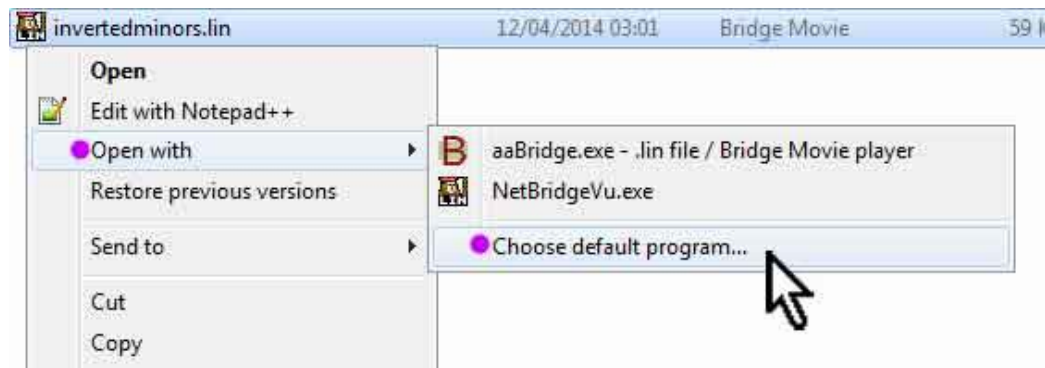

When you double click the icon the initial BBO window will appear. While it is not usable to you as a Windows client you can still use it to watch Bridge Movies by clicking on the **Open Bridge movie from your computer** button.

<end of page>

Double Click to Play Bridge Movies

If you double click on a bridge movie that is already  `invertedminors.lin` on your computer it will launch and play in **NetBridgeVu**

On Windows there is always a chance that another program will launch and try to run the **.lin** file (otherwise known as a bridge movie).

Choosing the program that plays lin files

If aaBridge does not launch when you double click on the bridge movie file then it may be because another program is currently selected to open .lin files.

Point at an Bridge Movie (.lin file) with your mouse. Use the right mouse button to bring up the menu then select **Open with** and then click on **Choose default program...**

When the window opens select **NetBridgeVu.exe** and make sure that the checkbox is checked and click OK. (The image actually shows **aaBridge** about to be clicked).

Your .lin file will then open in BBO Win and in future it will be BBO Win that is used to launch lin files when you double click or open movies via web links.