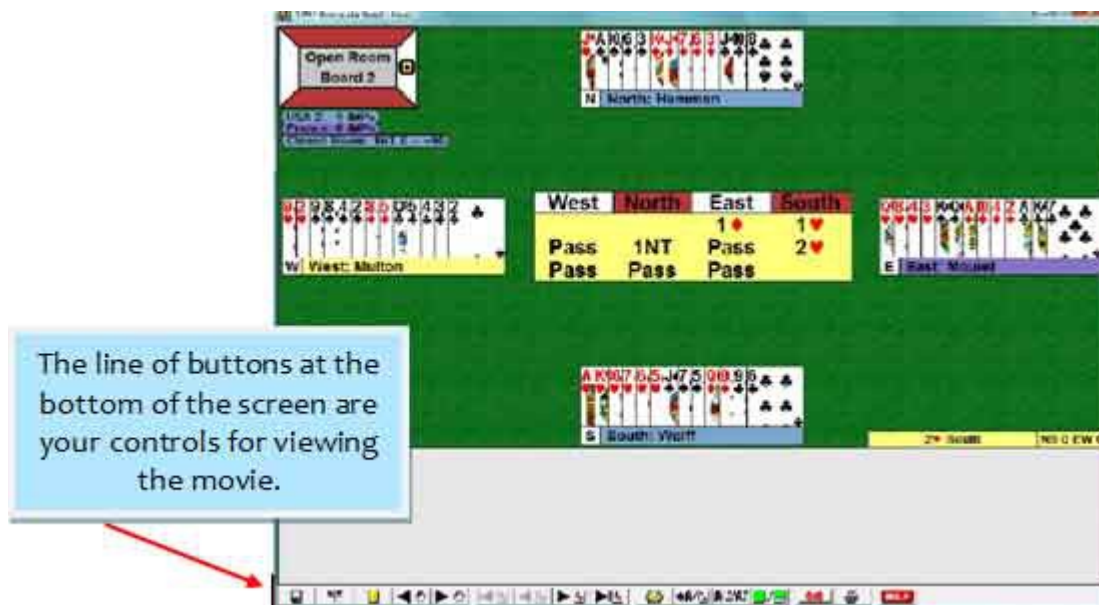

A Short Guide to using **BBO Win** to watch **Bridge Movies**

Back in the days when BBO Win was used as a bridge paying client on BBO this guide was much more complex. Now that it is just used to watch Bridge movies this guide is much reduced. (Thank you, Maureen for the original document).

So using the earlier instructions you have already got a bridge movie from

1. The Bridge Movies collection in the BIL
Explore BIL > Bridge Movies

2. A hand you have played on BBO

<http://www.bridgebase.com/myhands/index.php>

3. A Viewgraph session from

<http://www.bridgebase.com/vugraph_archives/vugraph_archives.php>

4. All maybe a friend has emailed you a Movie they have written

Either way, you have now opened it in BBO Win