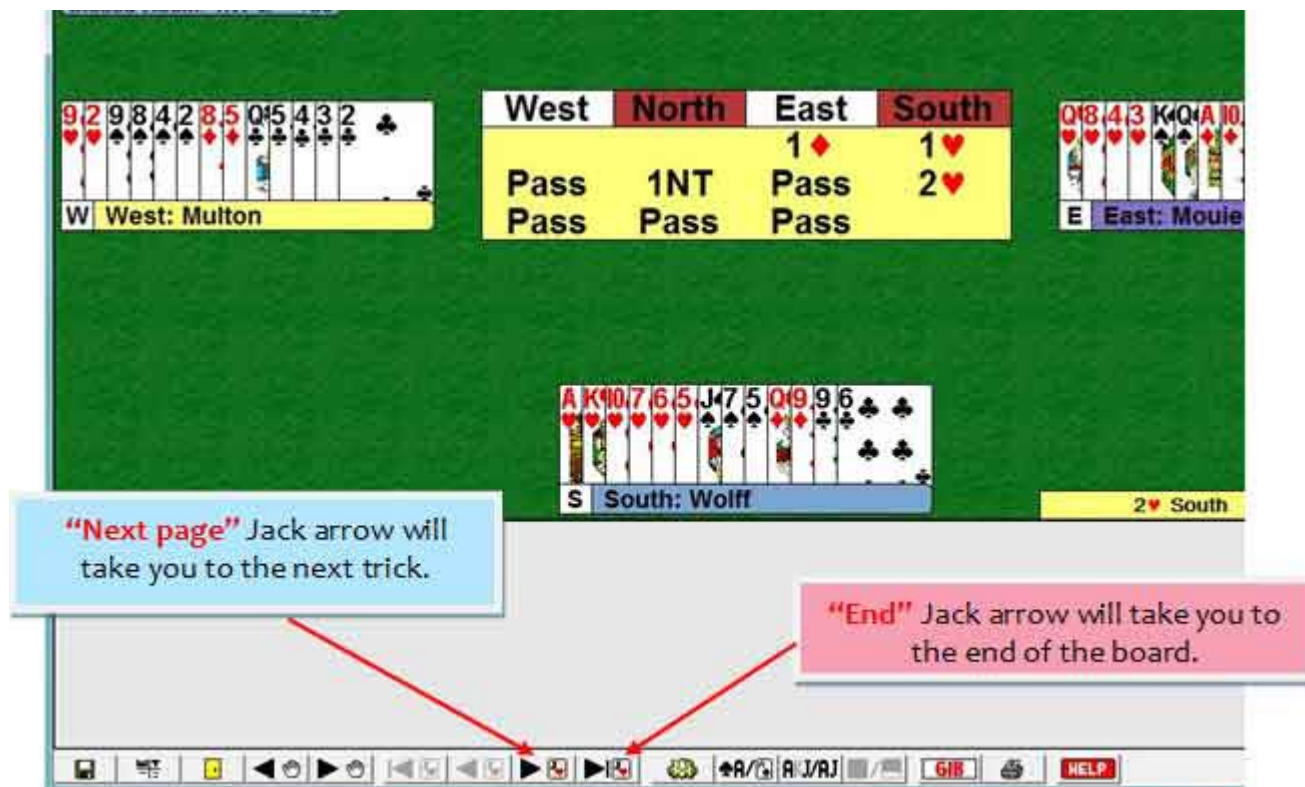

3. A Viewgraph session from

http://www.bridgebase.com/vugraph_archives/vugraph_archives.php

4. All maybe a friend has emailed you a Movie they have written

Either way, you have now opened it in BBO Win

If the movie you are playing is a simple hand of Bridge then you can move forward using the buttons shown in the image below

The pointy arrows with hands (just above this text) allow you to jump forward or back on each board.

<end of page>

If you are playing a full-blown tutorial movie the line of buttons you will get a different batch of can always follow the advice in the pop-up box in the image.