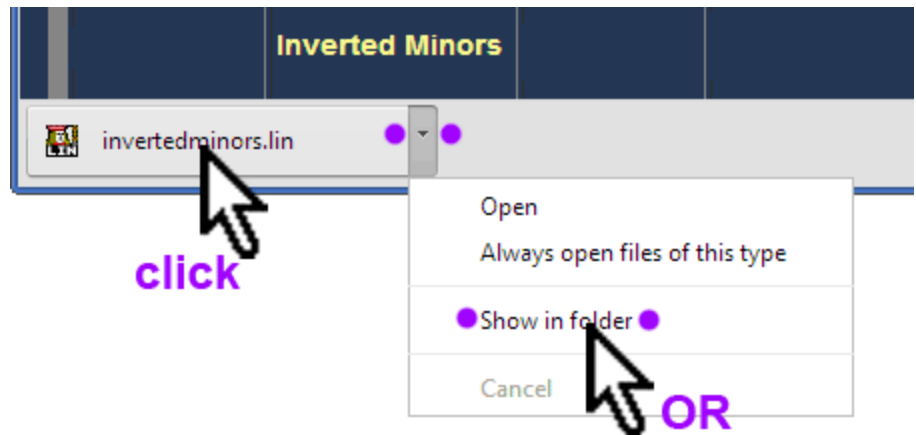

When the window opens select **NetBridgeVu.exe** and make sure that the checkbox is checked and click OK. (The image actually shows **aaBridge** about to be clicked).

Your .lin file will then open in BBO Win and in future it will be BBO Win that is used to launch lin files when you double click or open movies via web links.

<end of page>

How to play Bridge Movies from on the Web

In your browser go to your favorite Bridge Site that has good Bridge Movies. Click on a Bridge movie link.

Different browsers do different things.

Chrome

On Chrome you get a moving image of the file in the bottom left as the file downloads.

Once it has fully arrived you can **click** on the icon/button and it will launch.

OR

Click on the download drop box selector (purple dots) this will open your downloads folder where you can Click on - **Show in folder**.