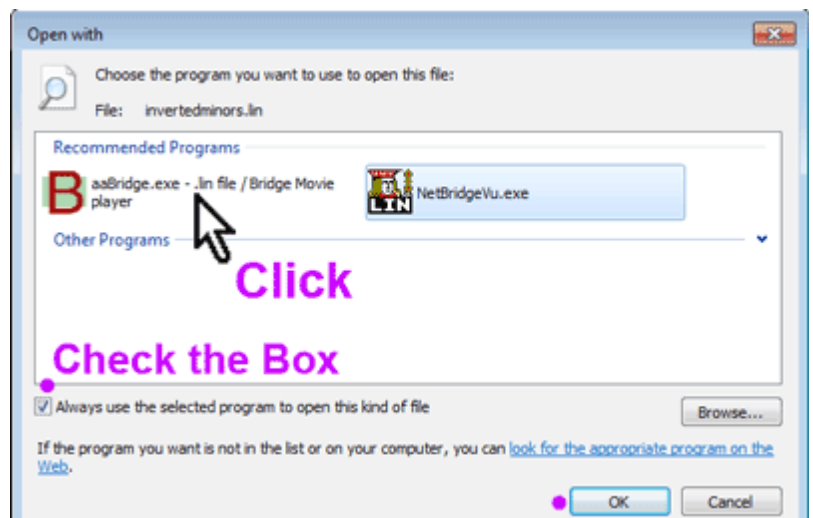

When you double click the icon the initial BBO window will appear. While it is not usable to you as a Windows client you can still use it to watch Bridge Movies by clicking on the **Open Bridge movie from your computer** button.

<end of page>

Double Click to Play Bridge Movies

If you double click on a bridge movie that is already  `invertedminors.lin` on your computer it will launch and play in **NetBridgeVu**

On Windows there is always a chance that another program will launch and try to run the **.lin** file (otherwise known as a bridge movie).

Choosing the program that plays lin files

If aaBridge does not launch when you double click on the bridge movie file then it may be because another program is currently selected to open .lin files.

Point at an Bridge Movie (.lin file) with your mouse. Use the right mouse button to bring up the menu then select **Open with** and then click on **Choose default program...**

When the window opens select **NetBridgeVu.exe** and make sure that the checkbox is checked and click OK. (The image actually shows **aaBridge** about to be clicked).

Your .lin file will then open in BBO Win and in future it will be BBO Win that is used to launch lin files when you double click or open movies via web links.