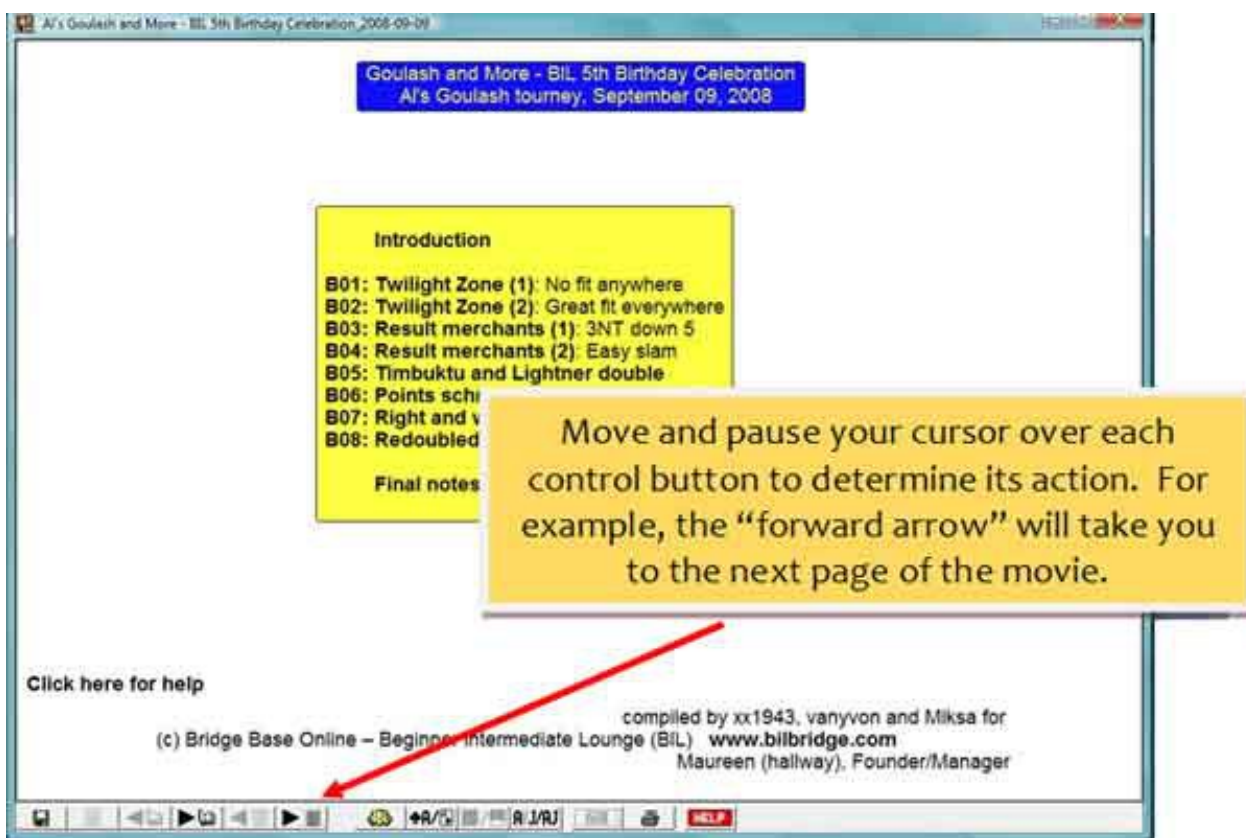

3. A Viewgraph session from

http://www.bridgebase.com/vugraph_archives/vugraph_archives.php

4. All maybe a friend has emailed you a Movie they have written

Either way, you have now opened it in BBO Win

If the movie you are playing is a simple hand of Bridge then you can move forward using the buttons shown in the image below

The pointy arrows with hands (just above this text) allow you to jump forward or back on each board.

<end of page>

If you are playing a full-blown tutorial movie the line of buttons you will get a different batch of can always follow the advice in the pop-up box in the image.