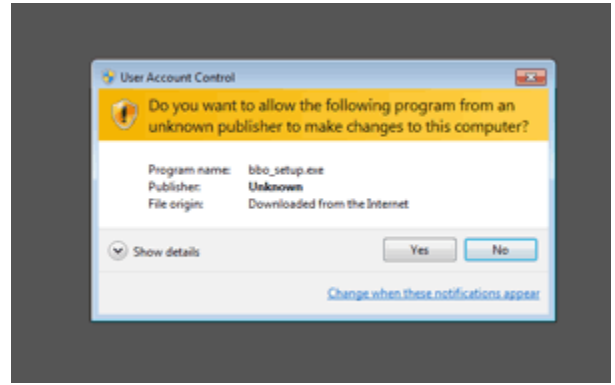

There will of course be warnings. As with downloading and running all software you should not proceed unless you trust this Bridge Base Online software. The sort of questions you should ask yourself is – Has this software come from a reliable source? Do I know other people who are using it?